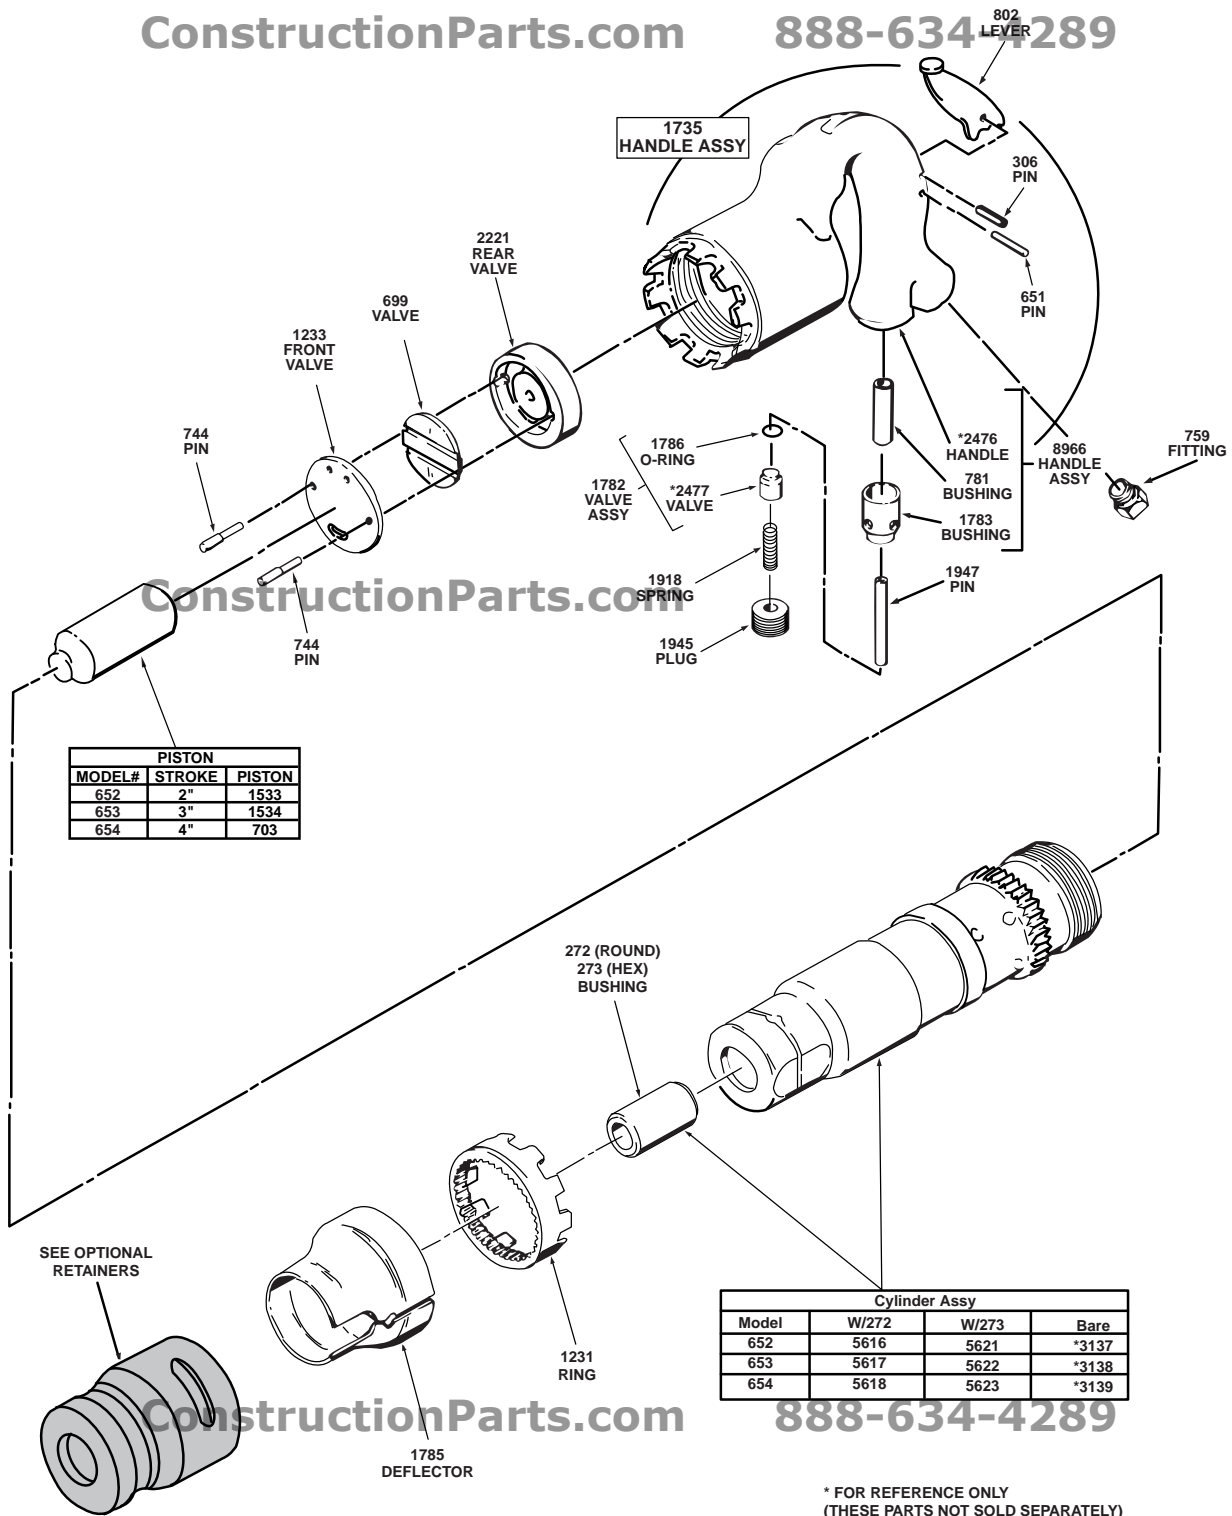

## APT MODEL 650 SERIES CHIPPING HAMMER

ConstructionParts.com

888-634-4289

PISTON		
MODEL#	STROKE	PISTON
652	2"	1533
653	3"	1534
654	4"	703

Cylinder Assy			
Model	W/272	W/273	Bare
652	5616	5621	*3137
653	5617	5622	*3138
654	5618	5623	*3139