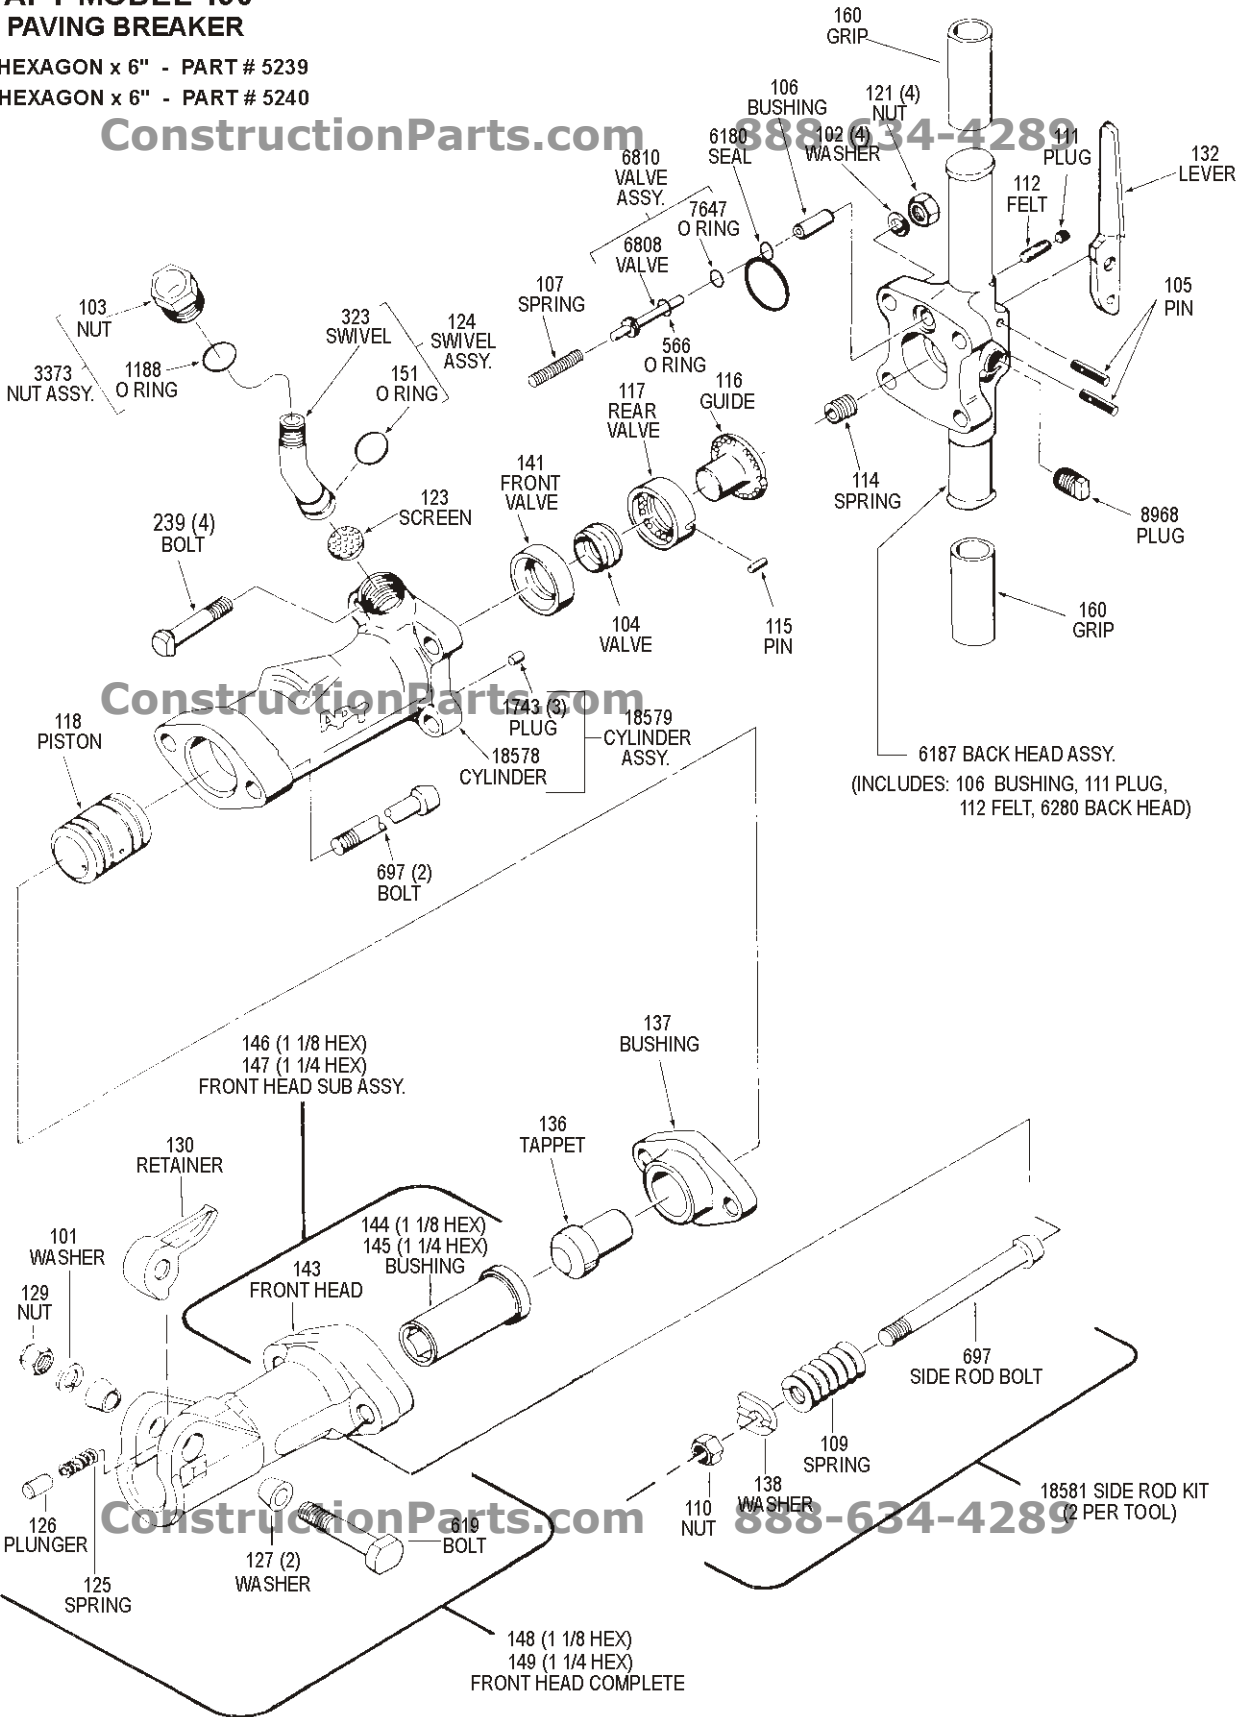

APT MODEL 190 PAVING BREAKER

1 1/8 HEXAGON x 6" - PART # 5239

1 1/4 HEXAGON x 6" - PART # 5240

ConstructionParts.com 888-634-4289

ConstructionParts.com 888-634-4289