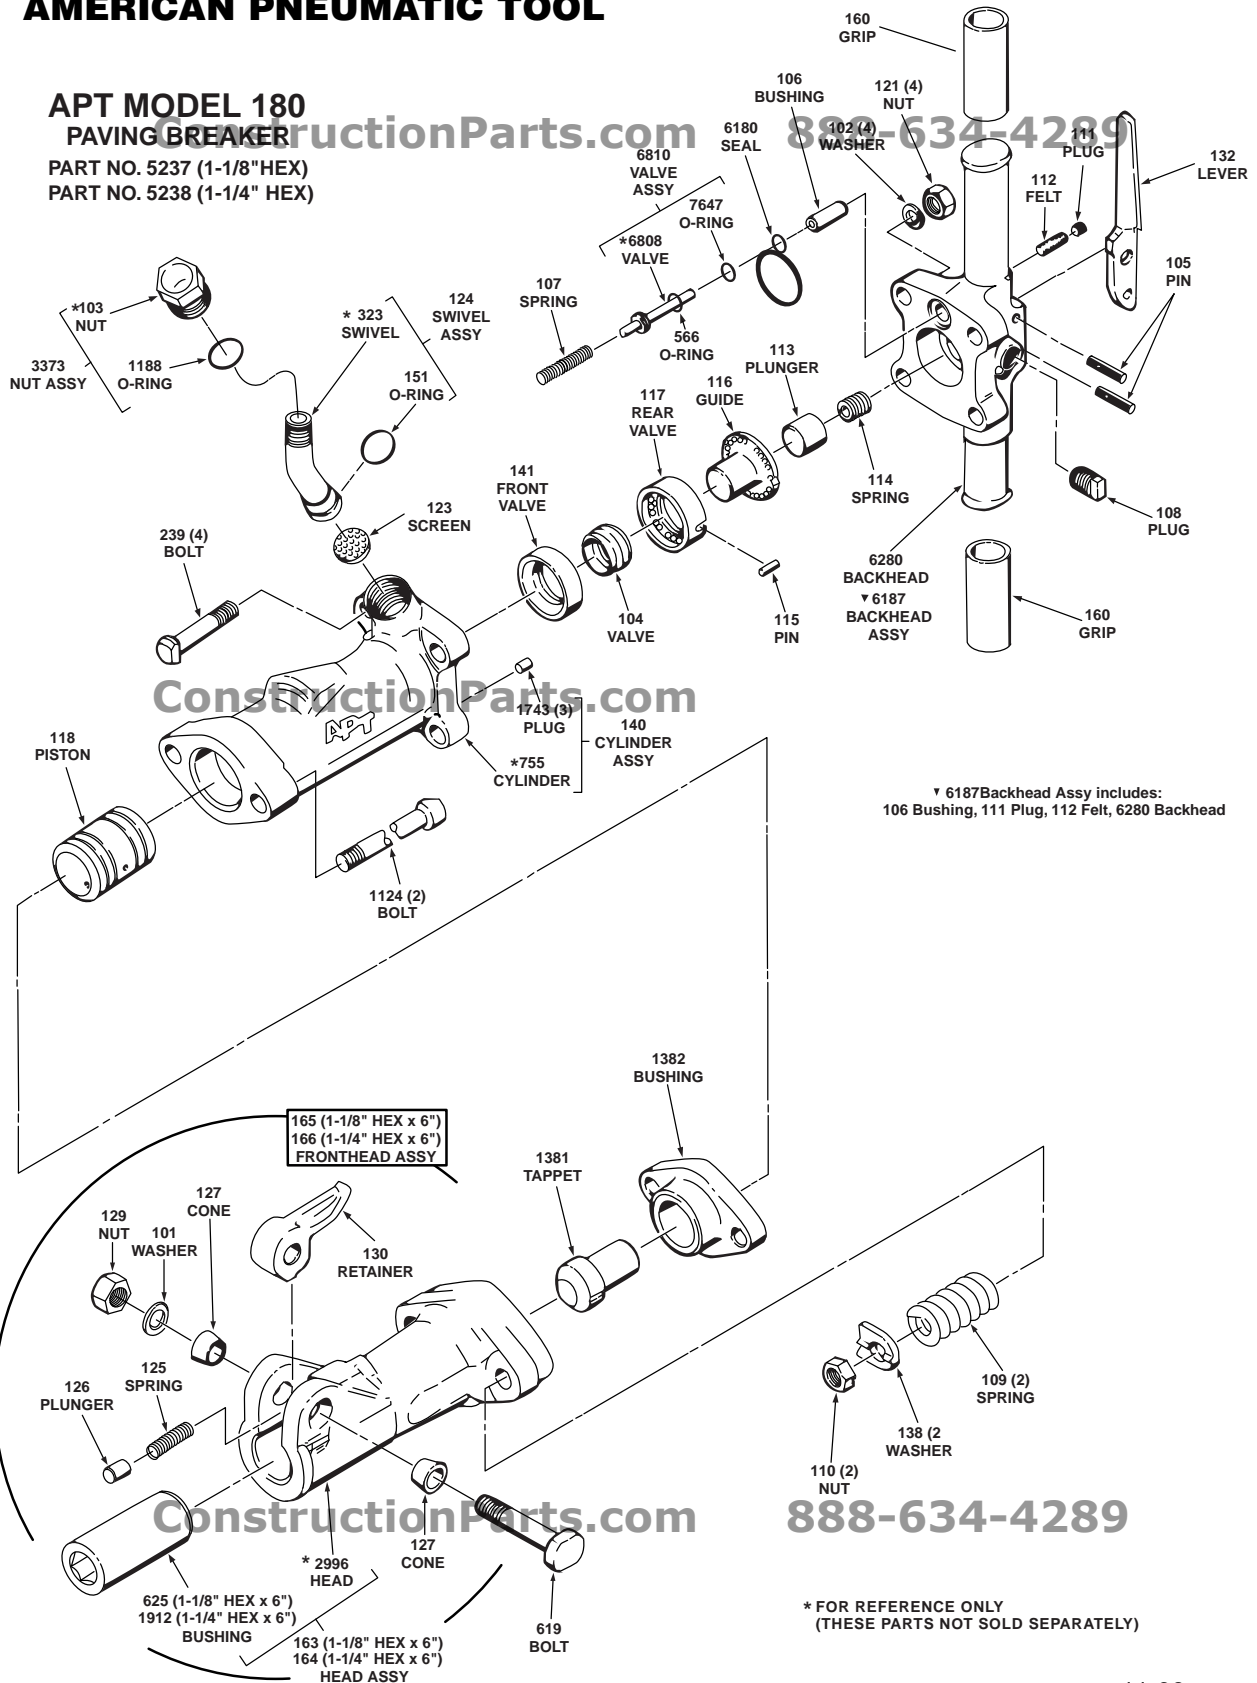

AMERICAN PNEUMATIC TOOL

APT MODEL 180 PAVING BREAKER

PART NO. 5237 (1-1/8" HEX)
PART NO. 5238 (1-1/4" HEX)

† 6187 Backhead Assy includes:
106 Bushing, 111 Plug, 112 Felt, 6280 Backhead

* FOR REFERENCE ONLY
(THESE PARTS NOT SOLD SEPARATELY)