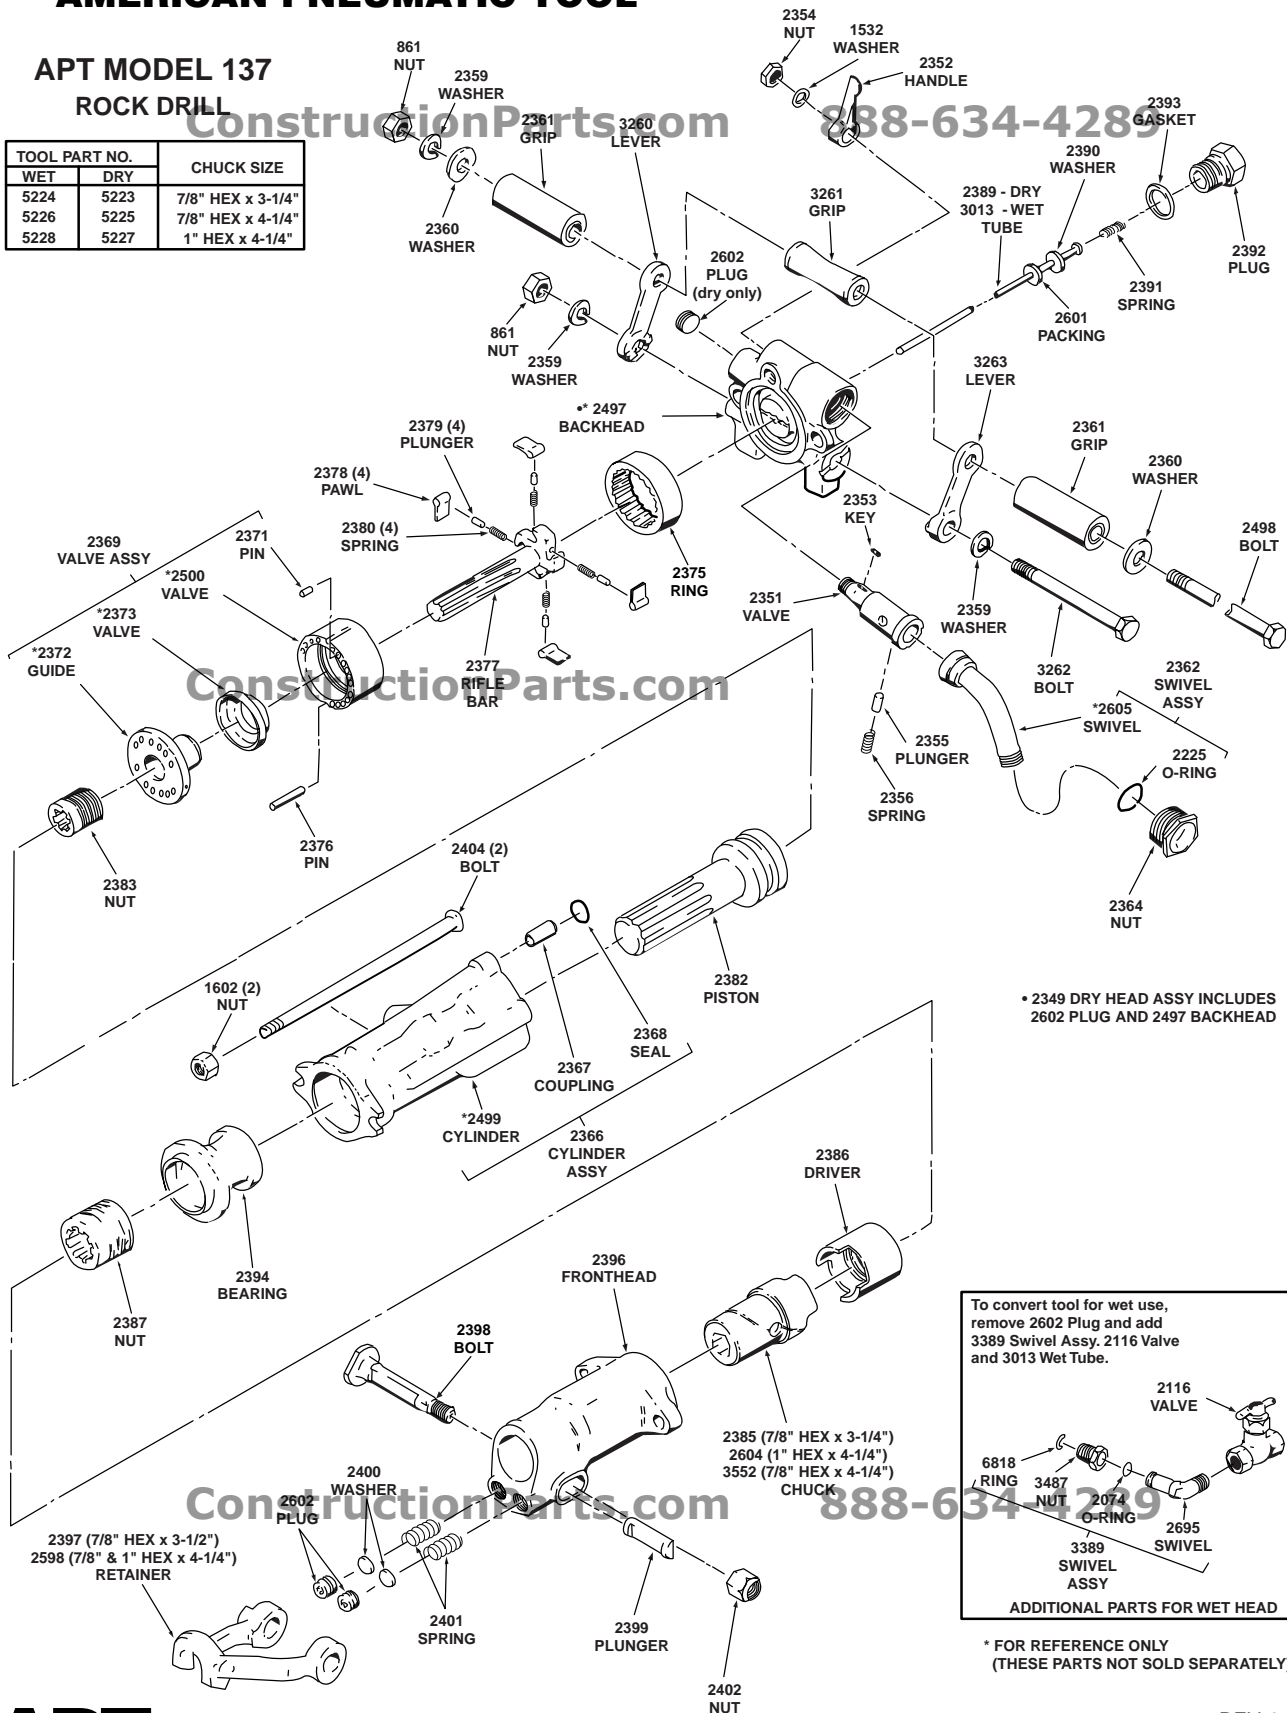

# AMERICAN PNEUMATIC TOOL

## APT MODEL 137 ROCK DRILL

TOOL PART NO.		CHUCK SIZE
WET	DRY	
5224	5223	7/8" HEX x 3-1/4"
5226	5225	7/8" HEX x 4-1/4"
5228	5227	1" HEX x 4-1/4"

\* 2349 DRY HEAD ASSY INCLUDES 2602 PLUG AND 2497 BACKHEAD