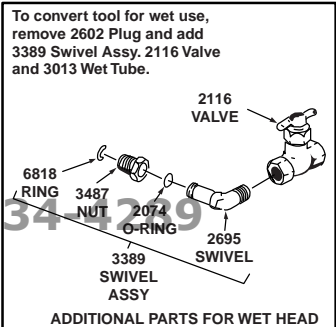

## APT MODEL 137 ROCK DRILL

TOOL PART NO.		CHUCK SIZE
WET	DRY	
5224	5223	7/8" HEX x 3-1/4"
5226	5225	7/8" HEX x 4-1/4"
5228	5227	1" HEX x 4-1/4"

\* 2349 DRY HEAD ASSY INCLUDES 2602 PLUG AND 2497 BACKHEAD