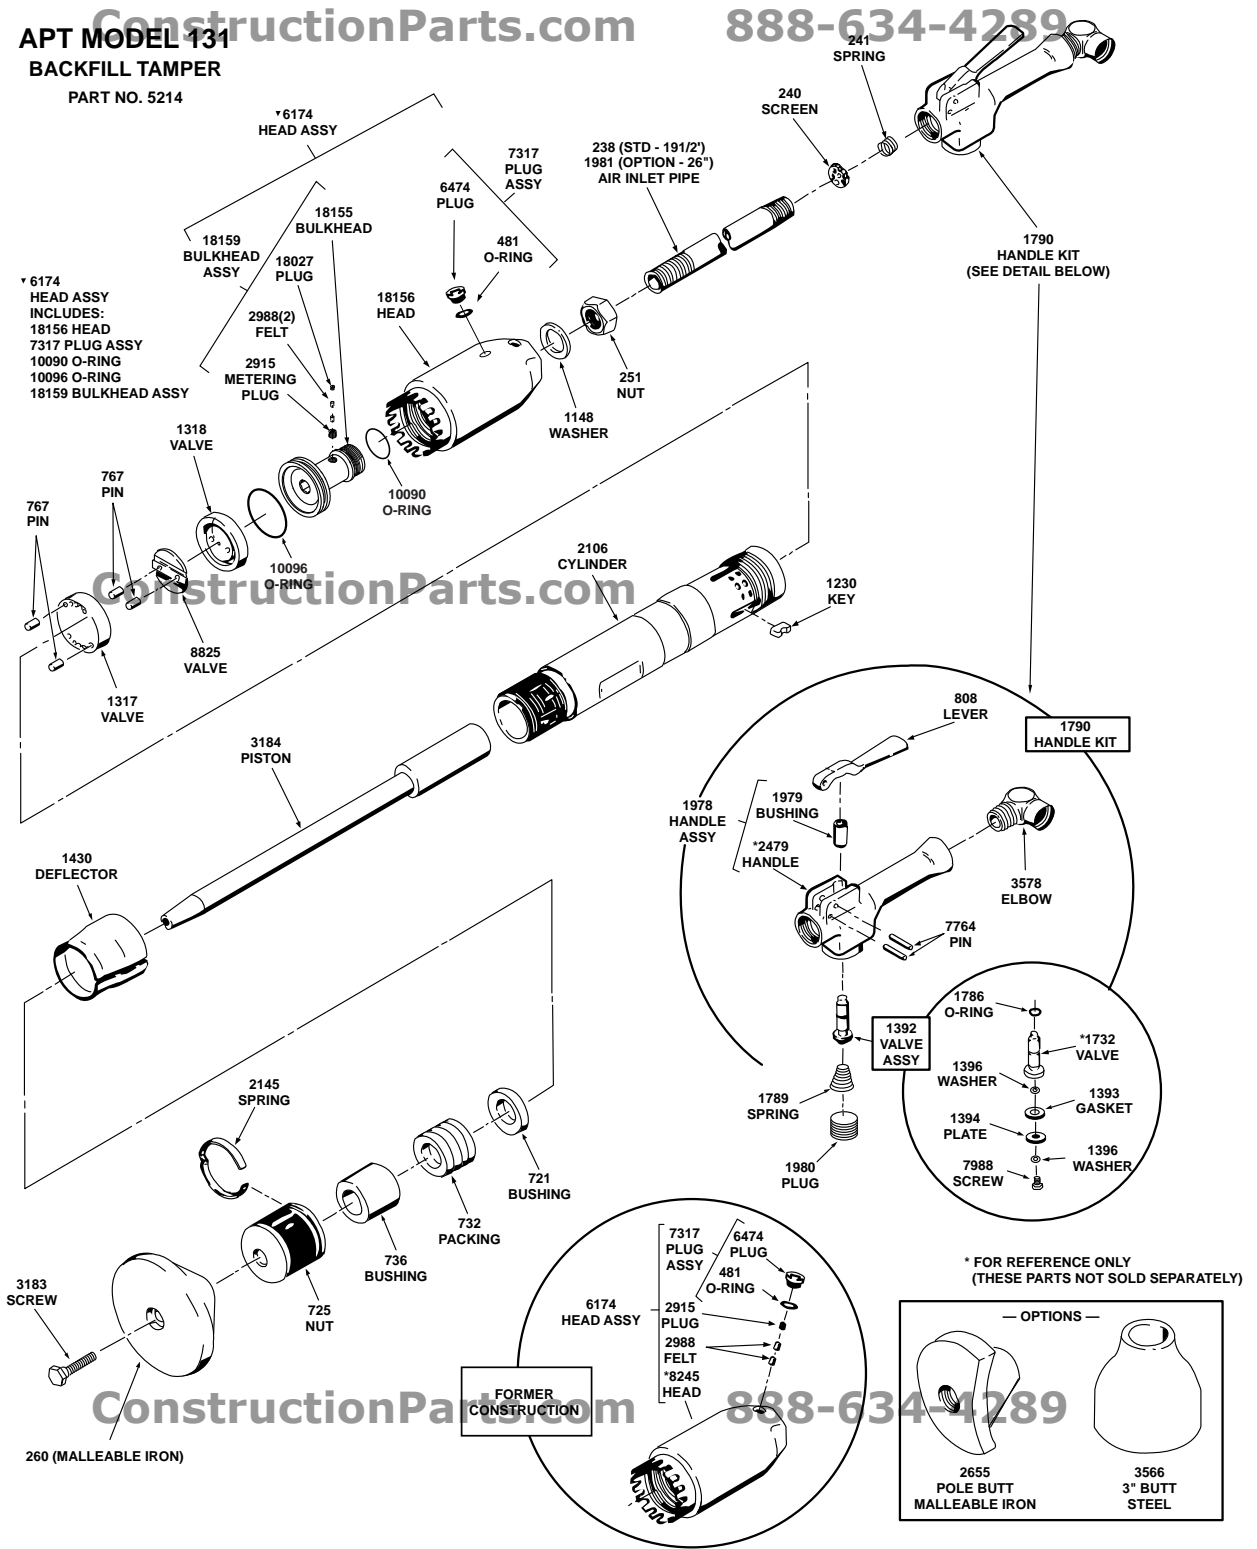

AMERICAN PNEUMATIC TOOL

**APT MODEL 131
BACKFILL TAMPER**
PART NO. 5214

ConstructionParts.com

888-634-4289

ConstructionParts.com

ConstructionParts.com

888-634-4289